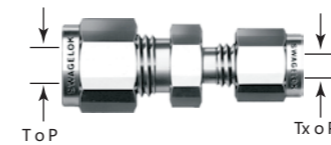

Reducing Union

Tube

External tube inch		Referencia
T	Tx	
3/8	1/4	M-600-6-4
1/2	1/4	M-810-6-4
1/2	3/8	M-810-6-6
5/8	1/2	M-1010-6-8
3/4	1/2	M-1210-6-8
1	3/4	M-1610-6-12

Pipe

size of the pipe inch		Referencia
P	Px	
1/4	1/8	M-4P0-6-2P
3/8	1/4	M-6P0-6-4P
1/2	1/4	M-8P0-6-4P
1/2	3/8	M-8P0-6-6P