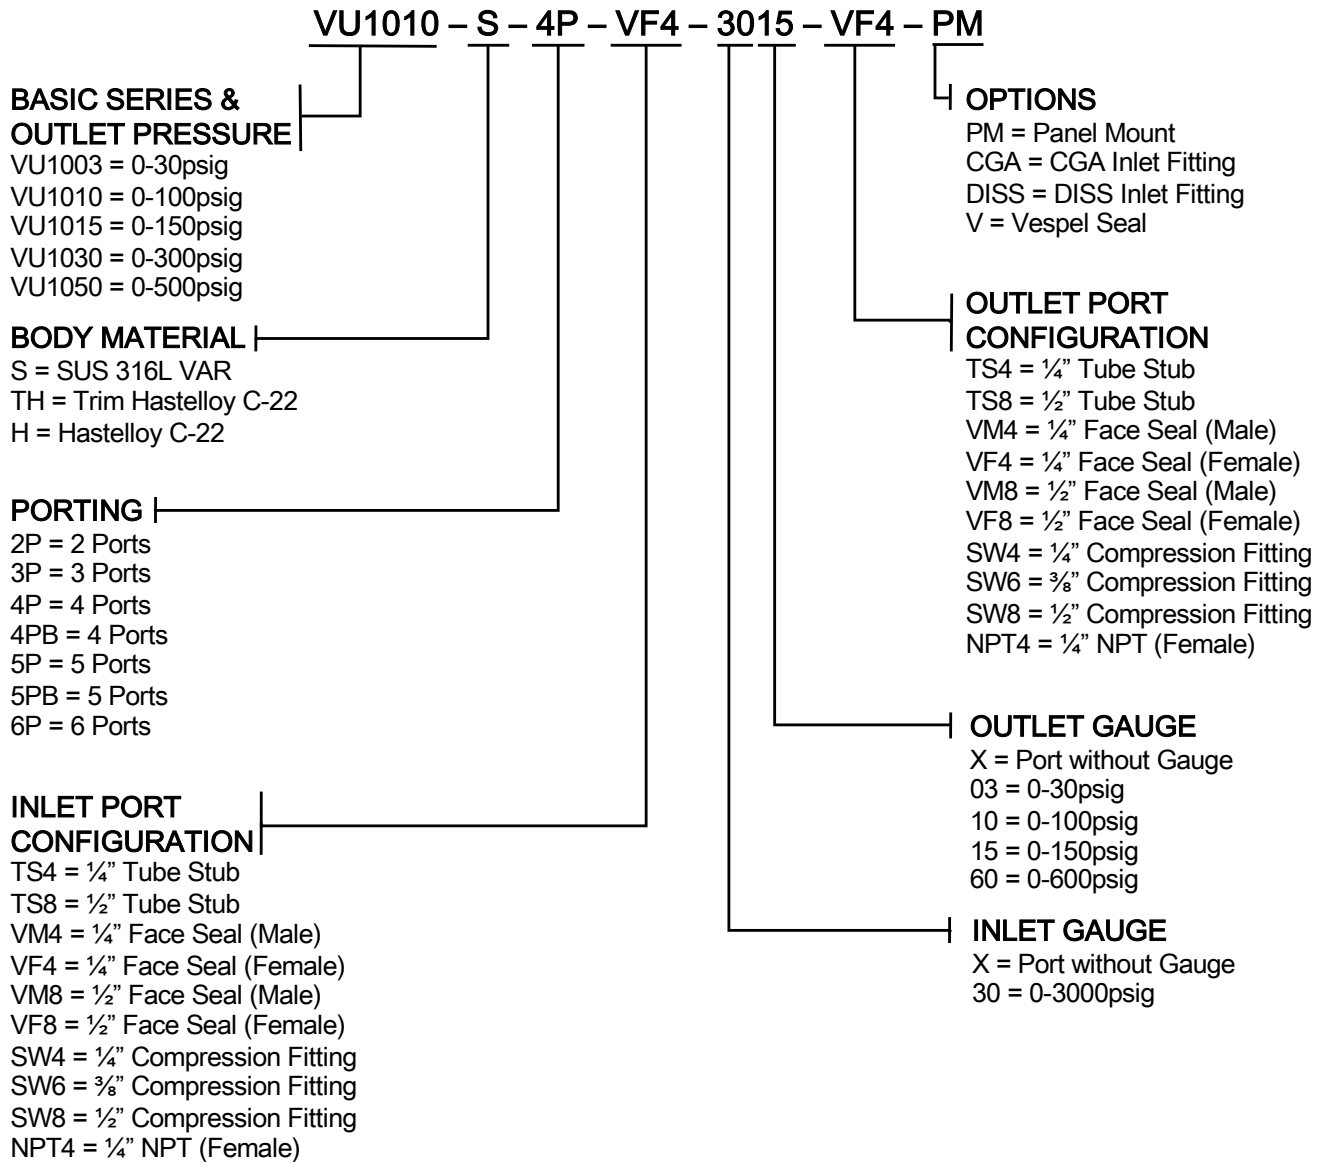

# Pressure Reducing Regulator

## Ordering Information

### EXAMPLE:

- VU1010-S-3P-VF4-10-VF4  
 3 port 1/4" Female VCR (0-100psig) VU1010 with outlet gauge 100psig.
- VU1015-S-4P-NPT4-3015-CGA  
 4 port 1/4" NPT VU1015 (0-150psig) with CGA inlet fitting and gauge 3,000psig and outlet gauge 150psig.
- VU1003-S-2P-SW4  
 2 port 1/4" compression fitting VU1003 (0-30psig) without gauge port.